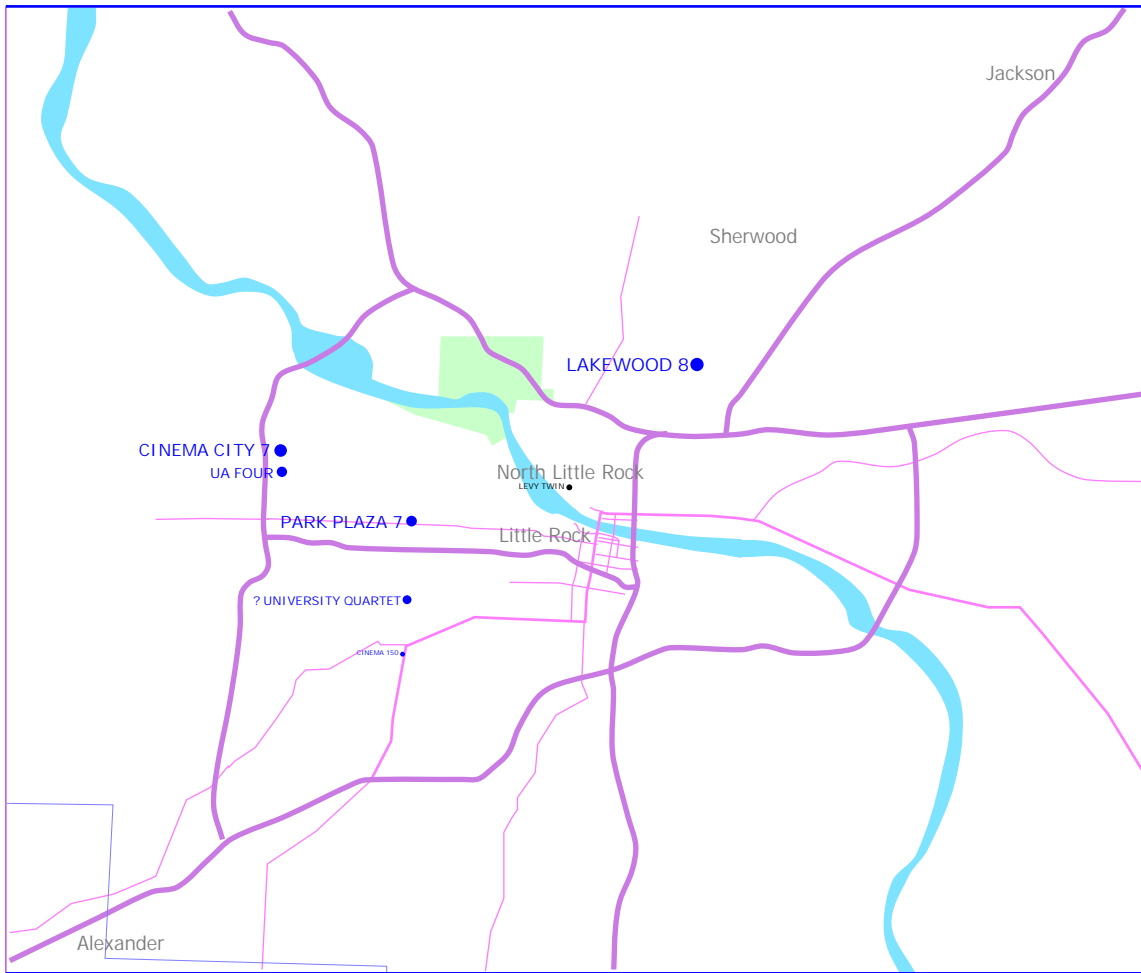

Little Rock Movie Theatres 1980

2003 by Mike Rivest www.movie-theatre.org

ROWLEY UNITED 18/6

OTHERS 7/5

TOTAL 25/11

Little Rock Movie Theatres 1990

2003 by Mike Rivest www.movie-theatre.org

UNITED ARTISTS 31/6