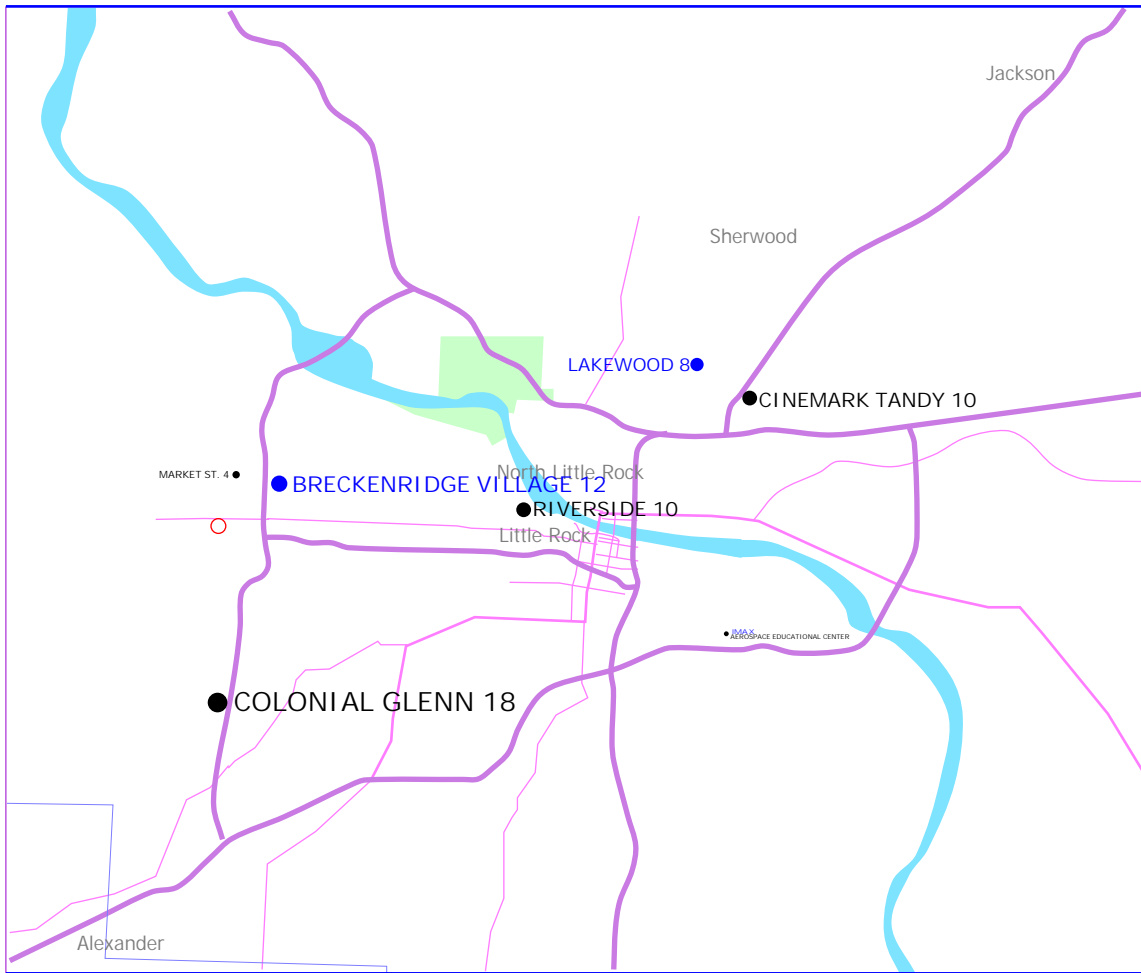

Little Rock Movie Theatres 2004

2003 by Mike Rivest www.movie-theatre.org

UNITED ARTISTS 20/2

OTHERS 43/5

TOTAL 63/7