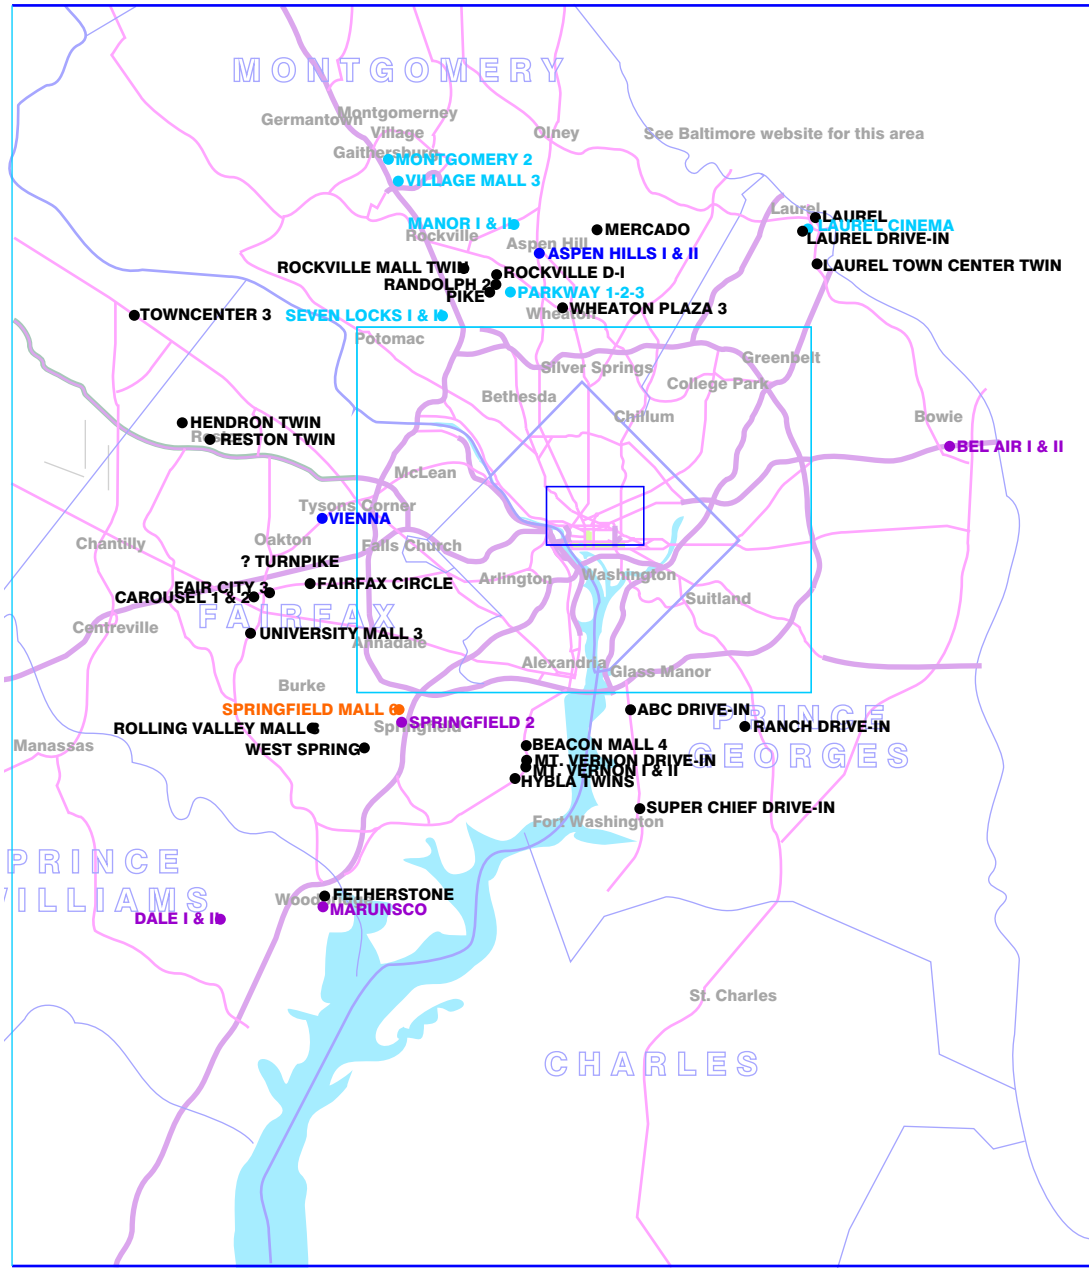

AMC 18/3
KB 25/18
NEIGHBOURHOOD 16/12
ROTH 72/11
UNITED ARTISTS 6/1
ADULT 2
OTHERS 112/73
TOTAL 201/120

Washington Movie Theatres 1980

2004 by Mike Rivest www.movie-theatre.org

AMC 62/6
CINEPLEX ODEON 102/25
KB 36 IN 12
LOEW'S 26 IN 7
NATIONAL AMUSEMENTS 28 IN 3
P & G 1
UNITED ARTISTS 25 IN 3
US GOV'T 3
ADULT 1
OTHERS 41 IN 19
TOTAL

Washington Movie Theatres 1990

2004 by Mike Rivest www.movie-theatre.org

AMC 94/8
LANDMARK 16/2
LOEW'S (LCE) 101/13
NATIONAL AMUSEMENTS 79/6
P & G 4/2
REGAL 84/5
UNITED ARTISTS 47/4
TOTAL REGAL GROUP 131/9
OTHERS INCLUDES US GOVT 100/22
TOTAL 525/62