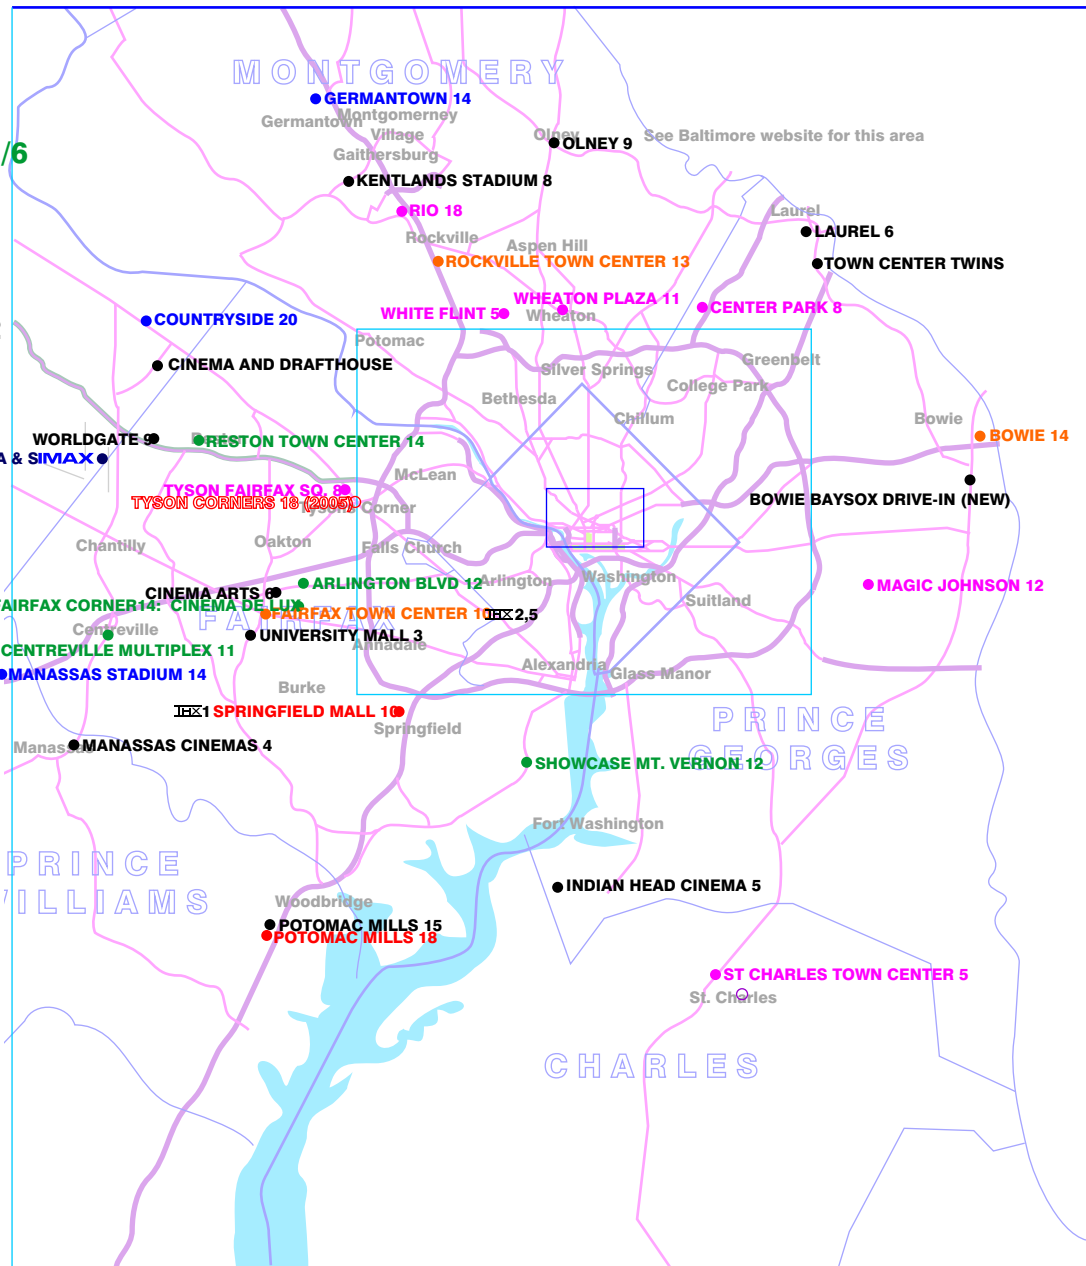

AMC 18/3
KB 25/18
NEIGHBOURHOOD 16/12
ROTH 72/11
UNITED ARTISTS 6/1
ADULT 2
OTHERS 112/73
TOTAL 201/120

Washington Movie Theatres 1980

2004 by Mike Rivest www.movie-theatre.org

AMC 62/6
CINEPLEX ODEON 102/25
KB 36 IN 12
LOEW'S 26 IN 7
NATIONAL AMUSEMENTS 28 IN 3
P & G 1
UNITED ARTISTS 25 IN 3
US GOV'T 3
ADULT 1
OTHERS 41 IN 19
TOTAL

Washington Movie Theatres 1990

2004 by Mike Rivest www.movie-theatre.org

AMC 94/8
LANDMARK 16/2
LOEW'S (LCE) 101/13
NATIONAL AMUSEMENTS 79/6
P & G 4/2
REGAL 84/5
UNITED ARTISTS 47/4
TOTAL REGAL GROUP 131/9
OTHERS INCLUDES US GOVT 100/22
TOTAL 525/62