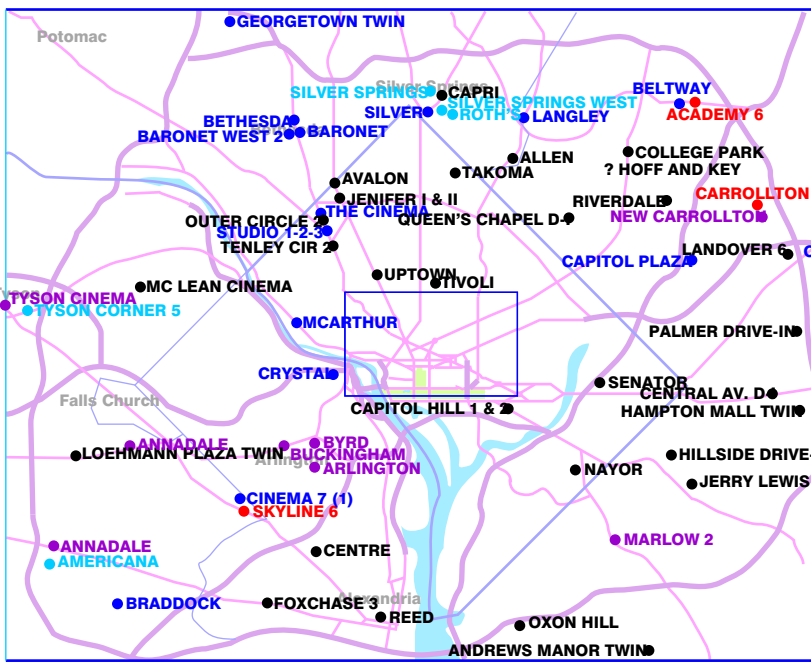

AMC 18/3
KB 25/18
NEIGHBOURHOOD 16/12
ROTH 72/11
UNITED ARTISTS 6/1
ADULT 2
OTHERS 112/73
TOTAL 201/120

Washington Movie Theatres 1980

2004 by Mike Rivest www.movie-theatre.org

AMC 62/6
CINEPLEX ODEON 102/25
KB 36 IN 12
LOEW'S 26 IN 7
NATIONAL AMUSEMENTS 28 IN 3
P & G 1
UNITED ARTISTS 25 IN 3
US GOV'T 3
ADULT 1
OTHERS 41 IN 19
TOTAL

Washington Movie Theatres 1990

2004 by Mike Rivest www.movie-theatre.org

AMC 94/8
LANDMARK 16/2
LOEW'S (LCE) 101/13
NATIONAL AMUSEMENTS 79/6
P & G 4/2
REGAL 84/5
UNITED ARTISTS 47/4
TOTAL REGAL GROUP 131/9
OTHERS INCLUDES US GOVT 100/22
TOTAL 525/62