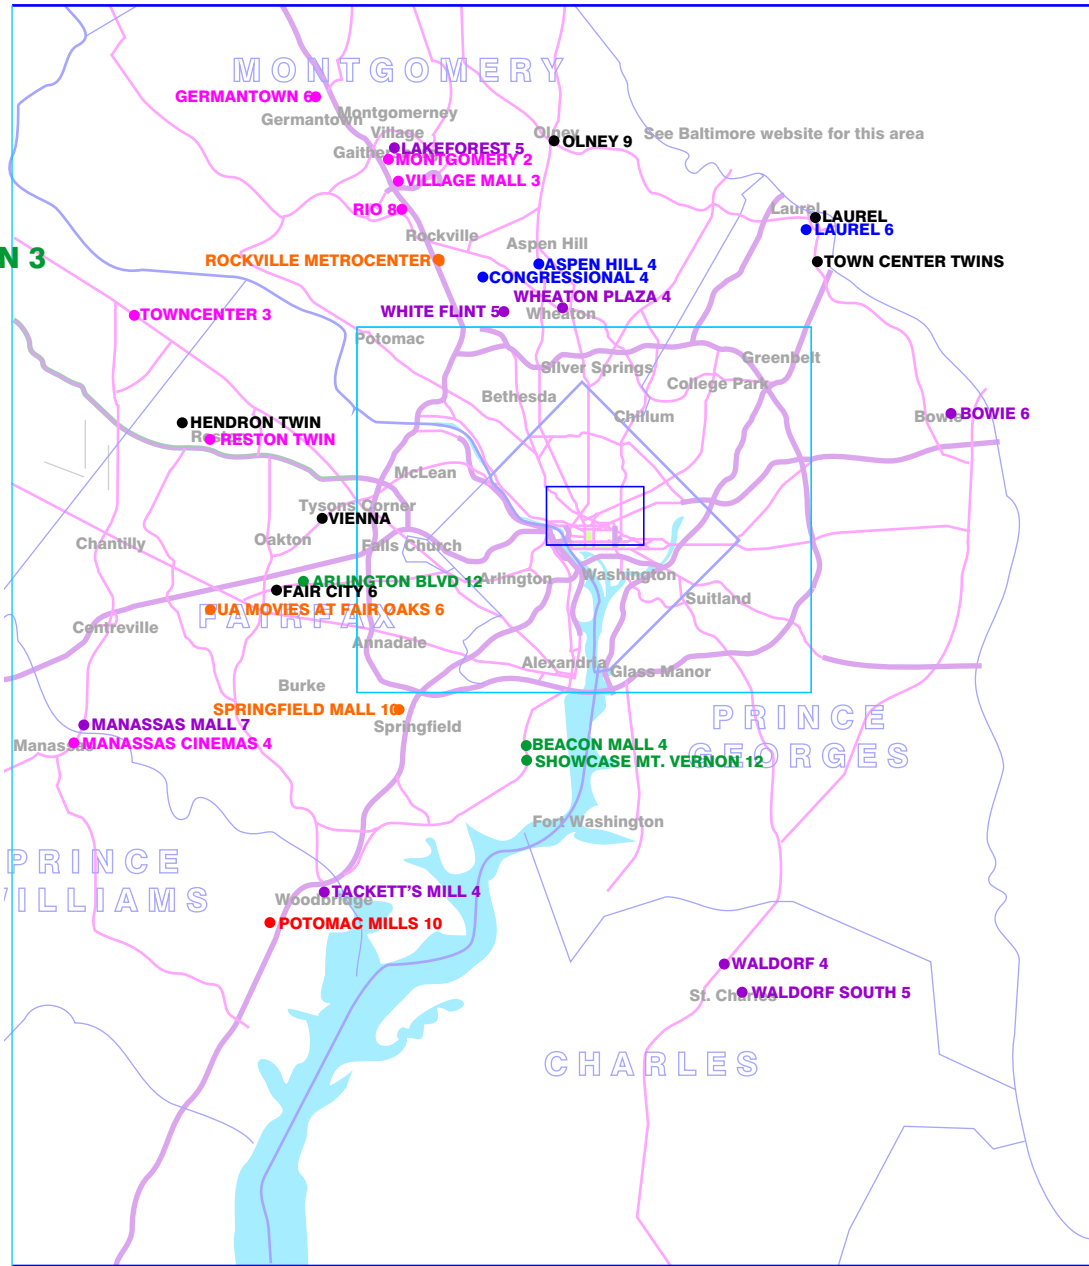

AMC 18/3
KB 25/18
NEIGHBOURHOOD 16/12
ROTH 72/11
UNITED ARTISTS 6/1
ADULT 2
OTHERS 112/73
TOTAL 201/120

Washington Movie Theatres 1980

2004 by Mike Rivest www.movie-theatre.org

AMC 62/6
CINEPLEX ODEON 102/25
KB 36 IN 12
LOEW'S 26 IN 7
NATIONAL AMUSEMENTS 28 IN 3
P & G 1
UNITED ARTISTS 25 IN 3
US GOV'T 3
ADULT 1
OTHERS 41 IN 19
TOTAL

Washington Movie Theatres 1990

2004 by Mike Rivest www.movie-theatre.org

AMC 94/8
LANDMARK 16/2
LOEW'S (LCE) 101/13
NATIONAL AMUSEMENTS 79/6
P & G 4/2
REGAL 84/5
UNITED ARTISTS 47/4
TOTAL REGAL GROUP 131/9
OTHERS INCLUDES US GOVT 100/22
TOTAL 525/62