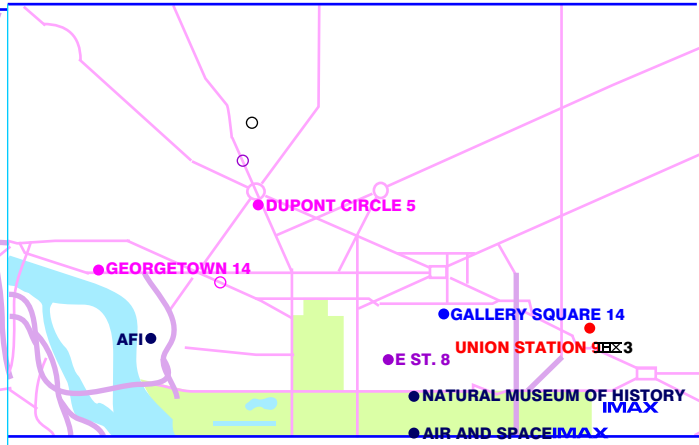

AMC 18/3
KB 25/18
NEIGHBOURHOOD 16/12
ROTH 72/11
UNITED ARTISTS 6/1
ADULT 2
OTHERS 112/73
TOTAL 201/120

Washington Movie Theatres 1980

2004 by Mike Rivest www.movie-theatre.org

AMC 62/6
CINEPLEX ODEON 102/25
KB 36 IN 12
LOEW'S 26 IN 7
NATIONAL AMUSEMENTS 28 IN 3
P & G 1
UNITED ARTISTS 25 IN 3
US GOV'T 3
ADULT 1
OTHERS 41 IN 19
TOTAL

Washington Movie Theatres 1990

2004 by Mike Rivest www.movie-theatre.org

AMC 94/8
LANDMARK 16/2
LOEW'S (LCE) 101/13
NATIONAL AMUSEMENTS 79/6
P & G 4/2
REGAL 84/5
UNITED ARTISTS 47/4
TOTAL REGAL GROUP 131/9
OTHERS INCLUDES US GOVT 100/22
TOTAL 525/62