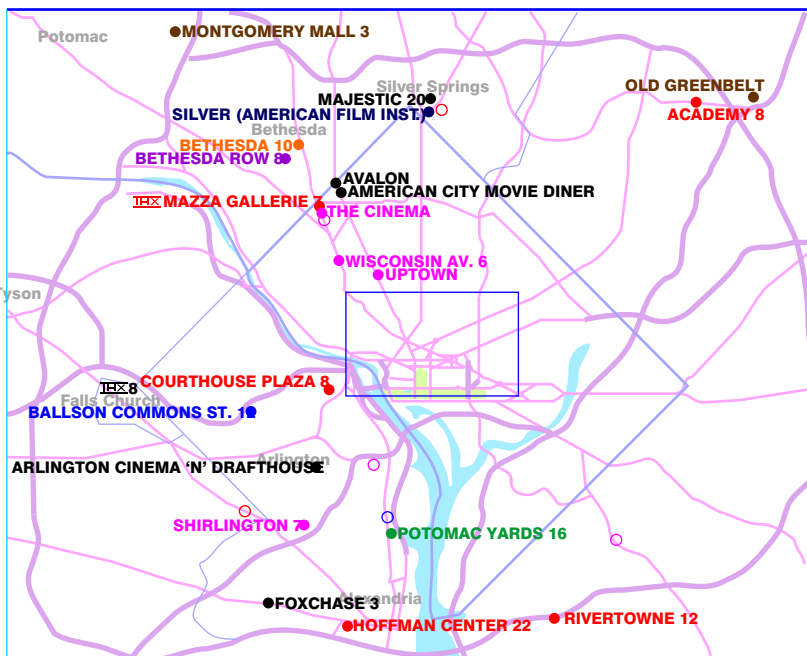

AMC 18/3
KB 25/18
NEIGHBOURHOOD 16/12
ROTH 72/11
UNITED ARTISTS 6/1
ADULT 2
OTHERS 112/73
TOTAL 201/120

Washington Movie Theatres 1980

2004 by Mike Rivest www.movie-theatre.org

AMC 62/6
CINEPLEX ODEON 102/25
KB 36 IN 12
LOEW'S 26 IN 7
NATIONAL AMUSEMENTS 28 IN 3
P & G 1
UNITED ARTISTS 25 IN 3
US GOV'T 3
ADULT 1
OTHERS 41 IN 19
TOTAL

Washington Movie Theatres 1990

2004 by Mike Rivest www.movie-theatre.org

AMC 94/8
LANDMARK 16/2
LOEW'S (LCE) 101/13
NATIONAL AMUSEMENTS 79/6
P & G 4/2
REGAL 84/5
UNITED ARTISTS 47/4
TOTAL REGAL GROUP 131/9
OTHERS INCLUDES US GOVT 100/22
TOTAL 525/62