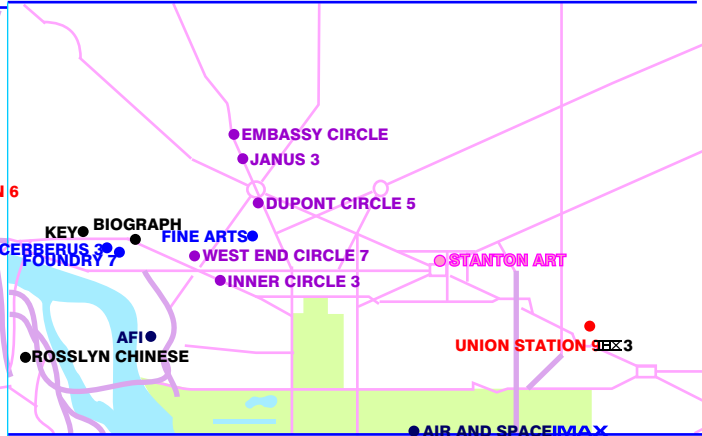

AMC 18/3
KB 25/18
NEIGHBOURHOOD 16/12
ROTH 72/11
UNITED ARTISTS 6/1
ADULT 2
OTHERS 112/73
TOTAL 201/120

Washington Movie Theatres 1980

2004 by Mike Rivest www.movie-theatre.org

AMC 62/6
CINEPLEX ODEON 102/25
KB 36 IN 12
LOEW'S 26 IN 7
NATIONAL AMUSEMENTS 28 IN 3
P & G 1
UNITED ARTISTS 25 IN 3
US GOV'T 3
ADULT 1
OTHERS 41 IN 19
TOTAL

Washington Movie Theatres 1990

2004 by Mike Rivest www.movie-theatre.org

AMC 94/8
LANDMARK 16/2
LOEW'S (LCE) 101/13
NATIONAL AMUSEMENTS 79/6
P & G 4/2
REGAL 84/5
UNITED ARTISTS 47/4
TOTAL REGAL GROUP 131/9
OTHERS INCLUDES US GOVT 100/22
TOTAL 525/62