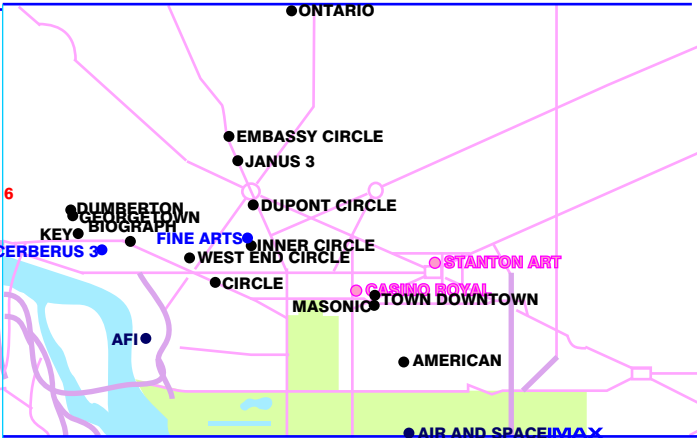

AMC 18/3
KB 25/18
NEIGHBOURHOOD 16/12
ROTH 72/11
UNITED ARTISTS 6/1
ADULT 2
OTHERS 112/73
TOTAL 201/120

Washington Movie Theatres 1980

2004 by Mike Rivest www.movie-theatre.org

AMC 62/6
CINEPLEX ODEON 102/25
KB 36 IN 12
LOEW'S 26 IN 7
NATIONAL AMUSEMENTS 28 IN 3
P & G 1
UNITED ARTISTS 25 IN 3
US GOV'T 3
ADULT 1
OTHERS 41 IN 19
TOTAL

Washington Movie Theatres 1990

2004 by Mike Rivest www.movie-theatre.org

AMC 94/8
LANDMARK 16/2
LOEW'S (LCE) 101/13
NATIONAL AMUSEMENTS 79/6
P & G 4/2
REGAL 84/5
UNITED ARTISTS 47/4
TOTAL REGAL GROUP 131/9
OTHERS INCLUDES US GOVT 100/22
TOTAL 525/62