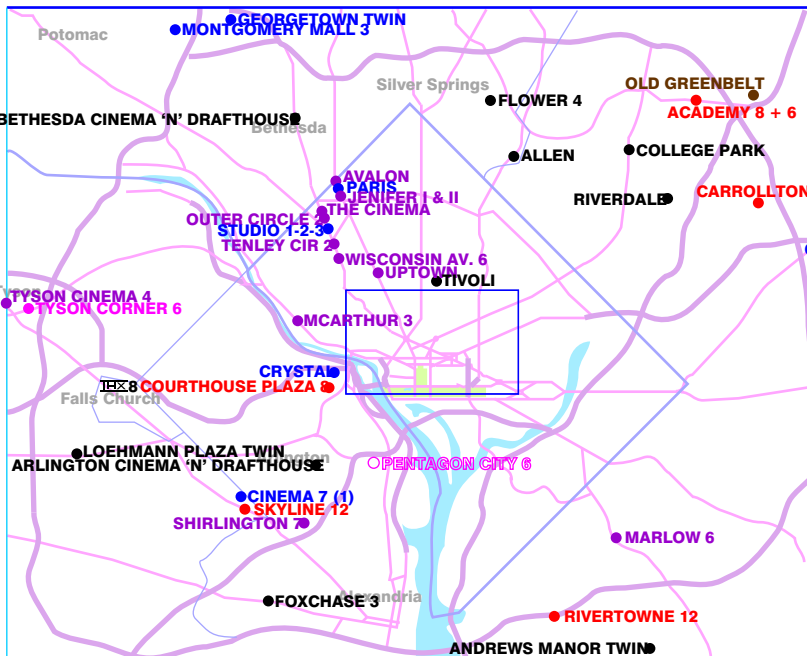

AMC 18/3
KB 25/18
NEIGHBOURHOOD 16/12
ROTH 72/11
UNITED ARTISTS 6/1
ADULT 2
OTHERS 112/73
TOTAL 201/120

Washington Movie Theatres 1980

2004 by Mike Rivest www.movie-theatre.org

AMC 62/6
CINEPLEX ODEON 102/25
KB 36 IN 12
LOEW'S 26 IN 7
NATIONAL AMUSEMENTS 28 IN 3
P & G 1
UNITED ARTISTS 25 IN 3
US GOV'T 3
ADULT 1
OTHERS 41 IN 19
TOTAL

Washington Movie Theatres 1990

2004 by Mike Rivest www.movie-theatre.org

AMC 94/8
LANDMARK 16/2
LOEW'S (LCE) 101/13
NATIONAL AMUSEMENTS 79/6
P & G 4/2
REGAL 84/5
UNITED ARTISTS 47/4
TOTAL REGAL GROUP 131/9
OTHERS INCLUDES US GOVT 100/22
TOTAL 525/62