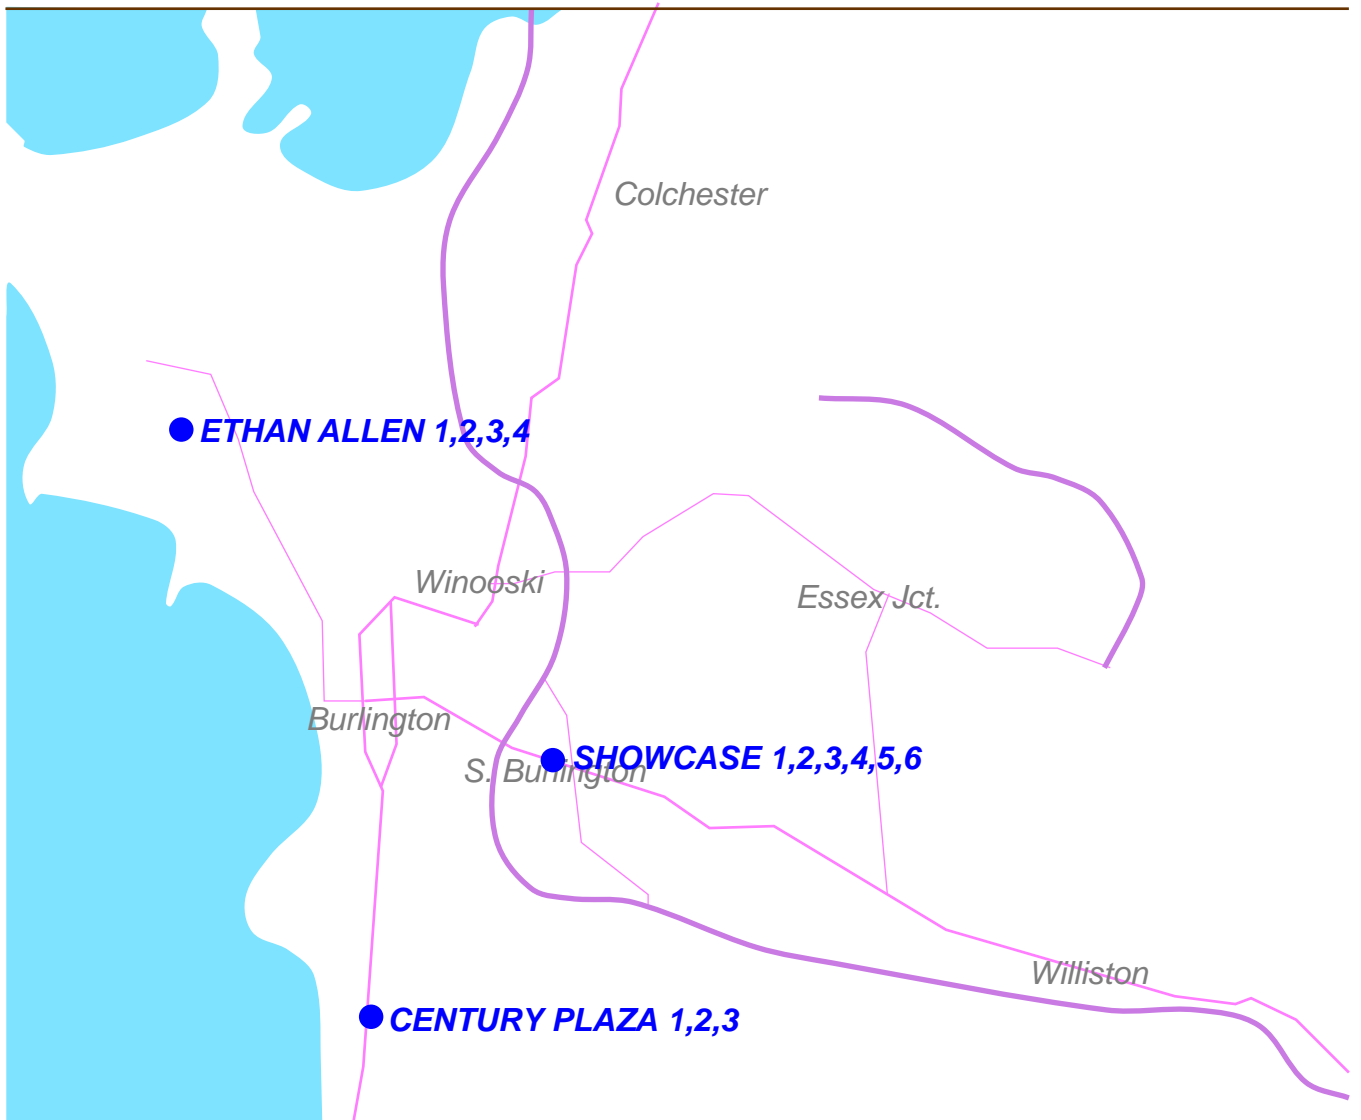

Burlington Movie Theatres 1990

2003 by Mike Rivest www.movie-theatre.org

MERRILL'S 13/3

OTHERS 6/1

TOTAL 19/4