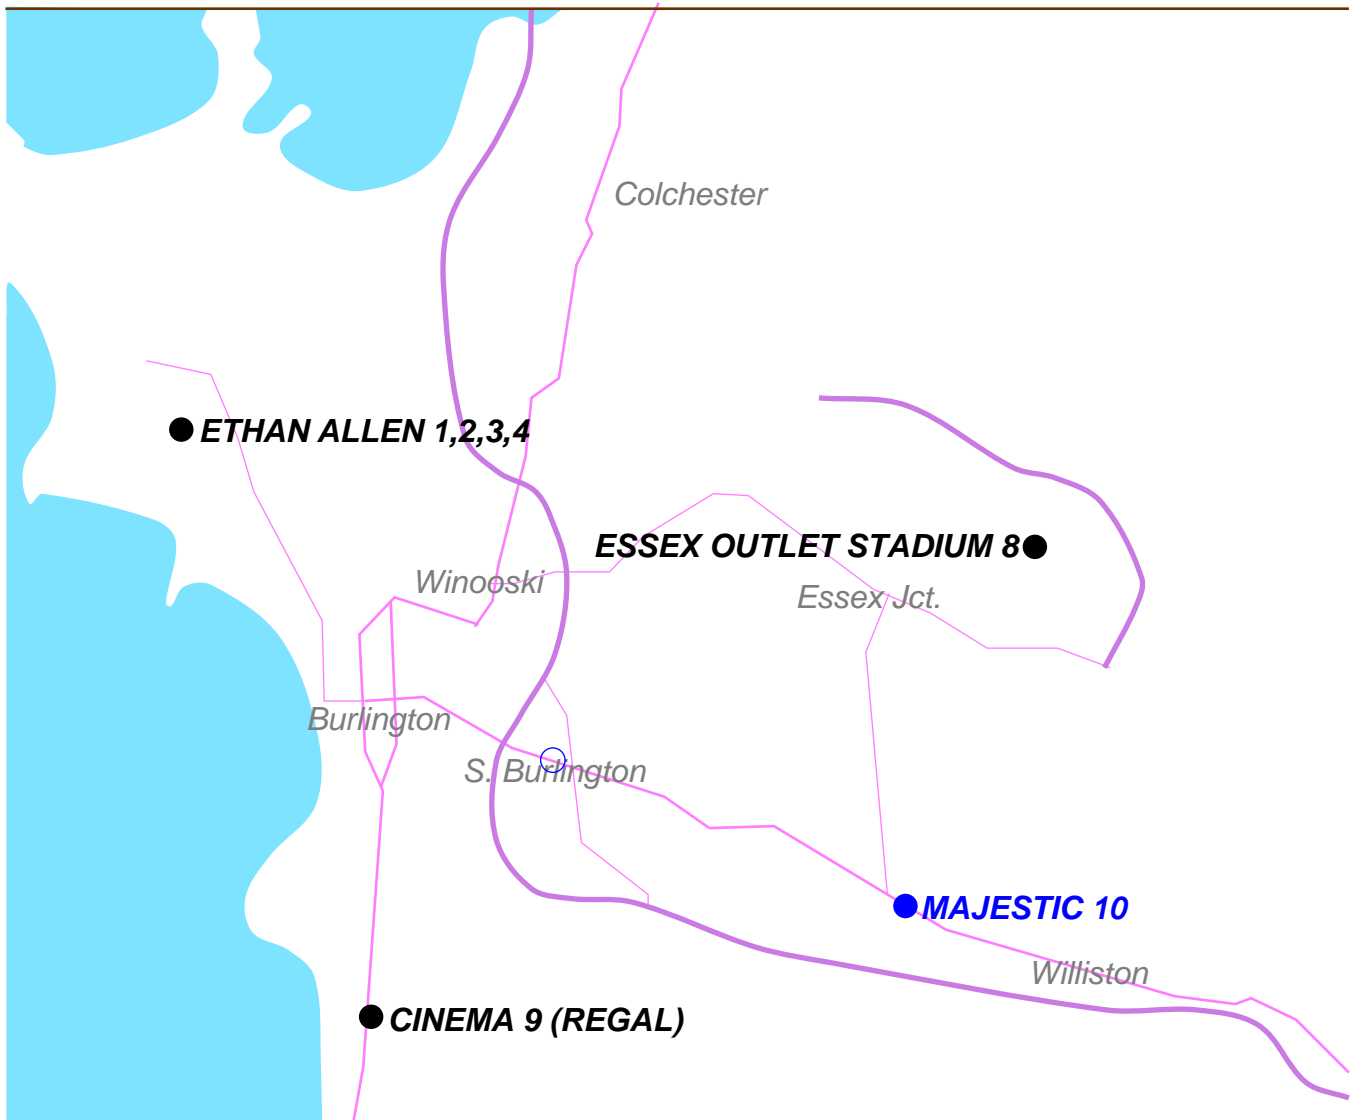

Burlington Movie Theatres 2005

by Mike Rivest www.movie-theatre.org

MERRILL'S 16/2

OTHERS 21/3

TOTAL 37/5